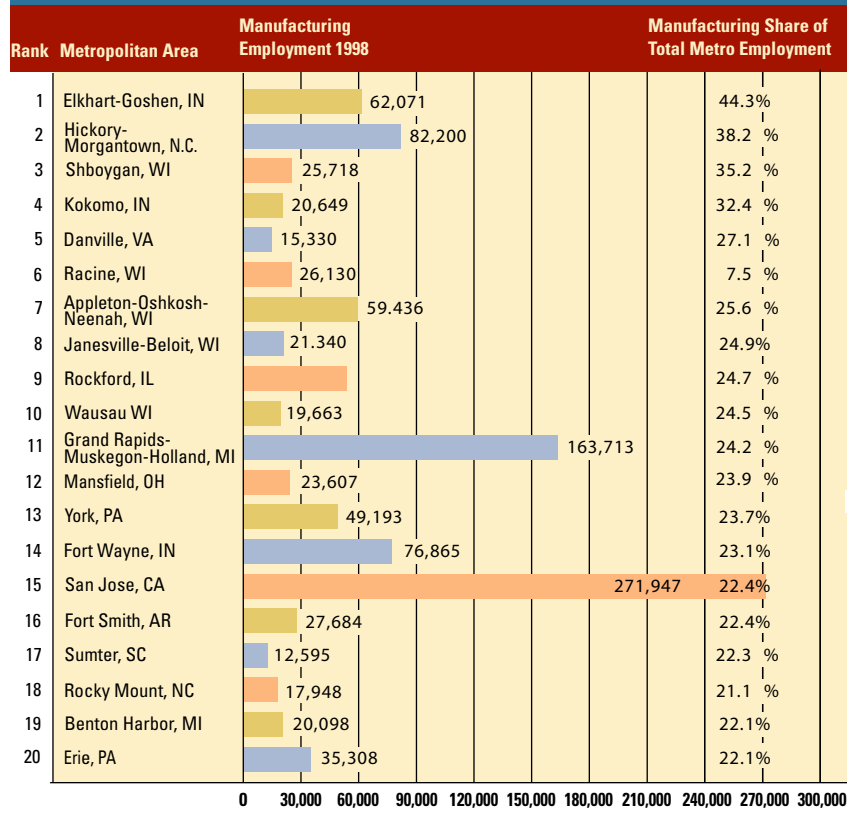

Top 20 Manufacturing Metros

Ranked by Industry Concentration in E mployment

Source: IndustryWeek Magazine and the Maxine Goodman Levine College of Urban Affairs, Cleveland State University